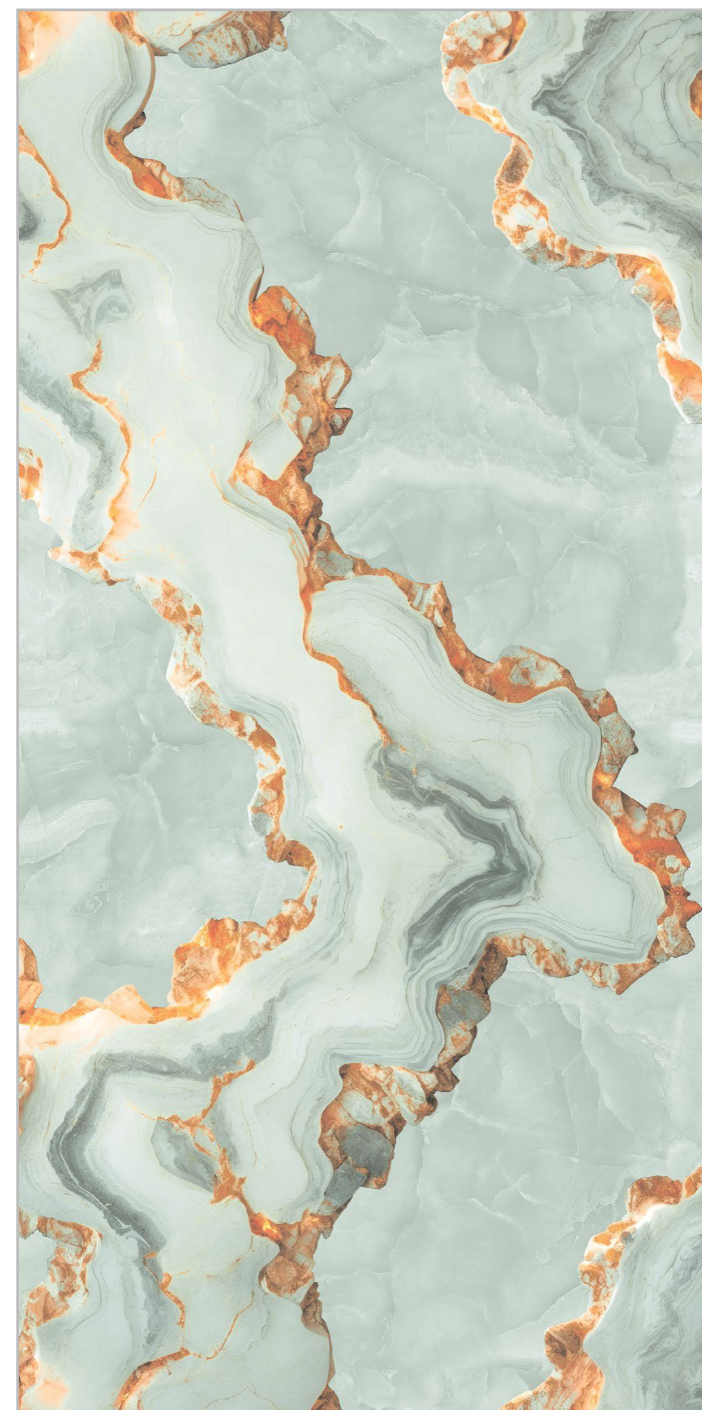

NOVIX GREY

—

600X
1200MM

—

Finish
Glossy Finish

—

04
Random

NOVIX PISTA

—

600X
1200MM

—

Finish
Glossy Finish

—

04
Random