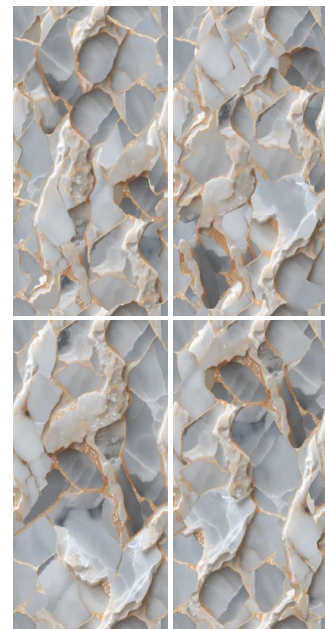

WINK GREY

—

600X
1200MM

—

Finish
Glossy Finish

—

04
Random