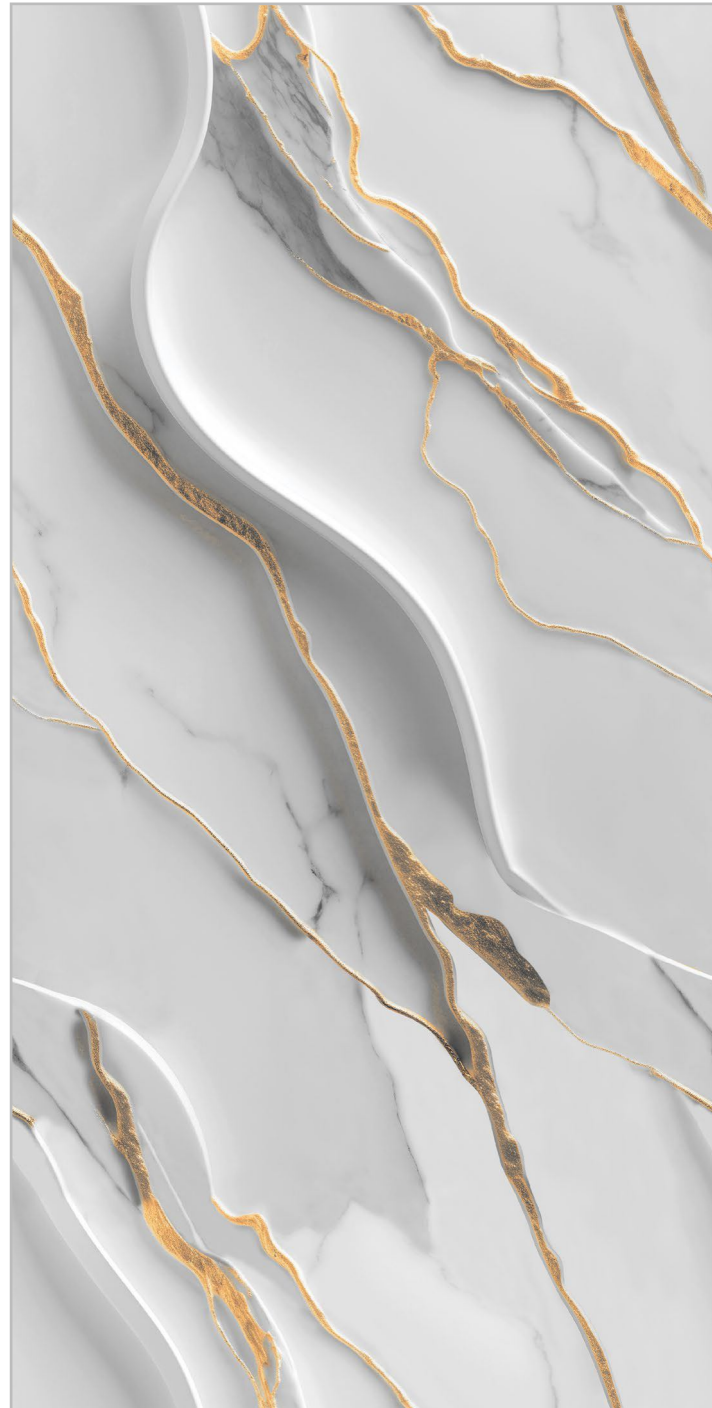

—

Finish
Glossy Finish

—

 [Click To Index](#)

www.superagranito.com

ROOTS AQUA

ROVAN

—
600X
1200MM