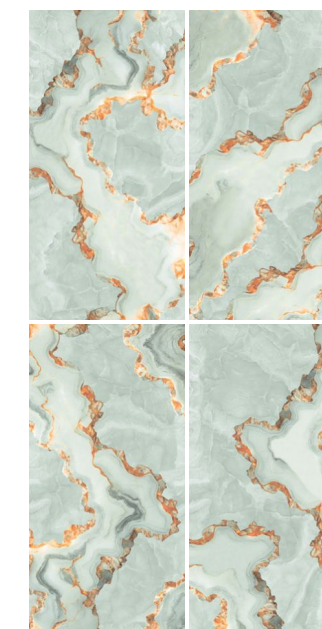

NOVIX PISTA

—

600X
1200MM

—

Finish
Glossy Finish

—

04
Random