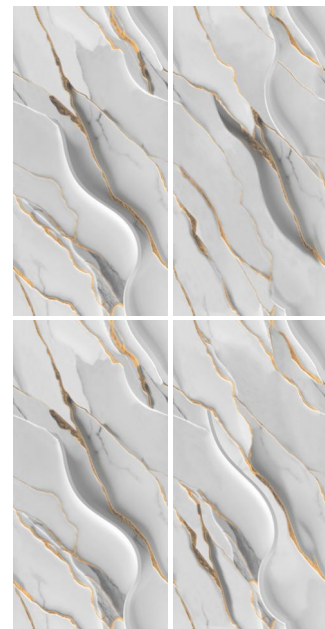

ROVAN

—
600X
1200MM

—
Finish
Glossy Finish

03
Random

TECO FLORA

—
600X
1200MM

—
Finish
Glossy Finish