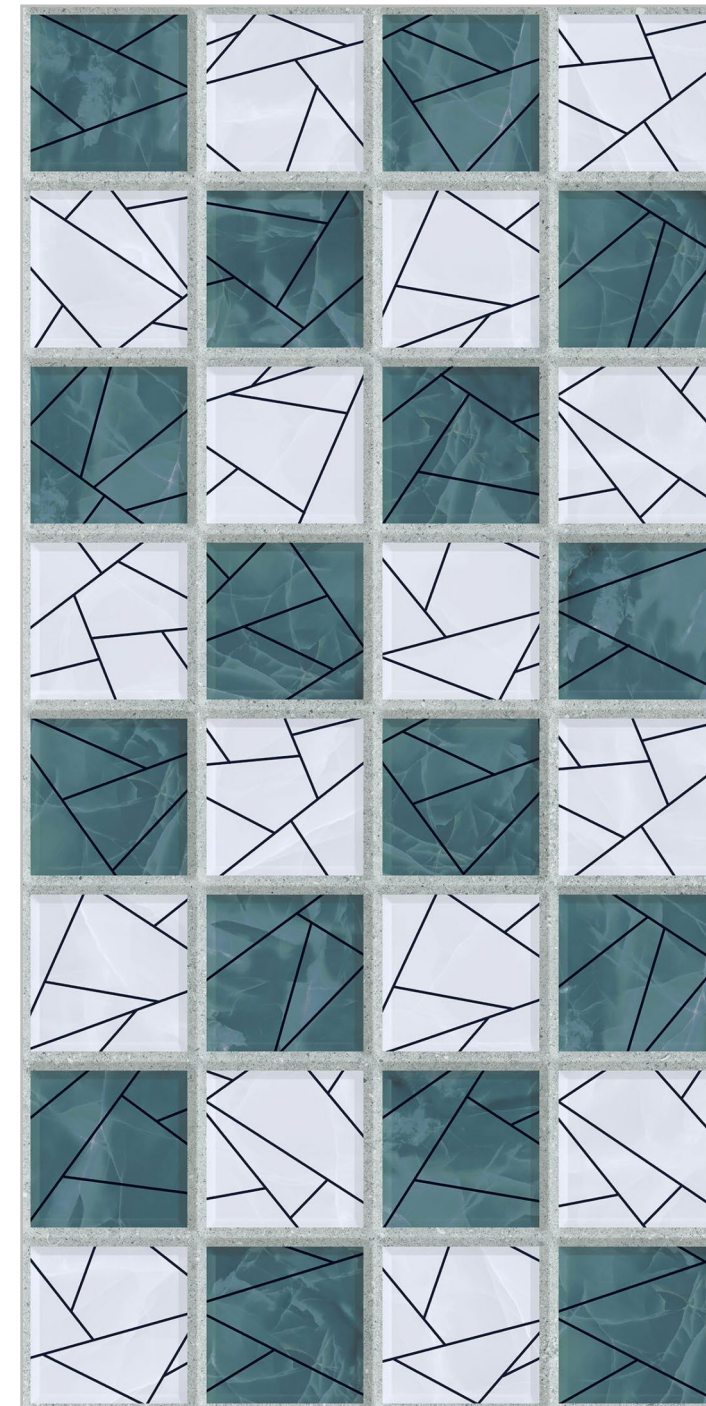

—

600X
1200MM

—

Finish
Glossy Finish

—

immersive
COLLECTION

Supera[®]
Granito

POLLY