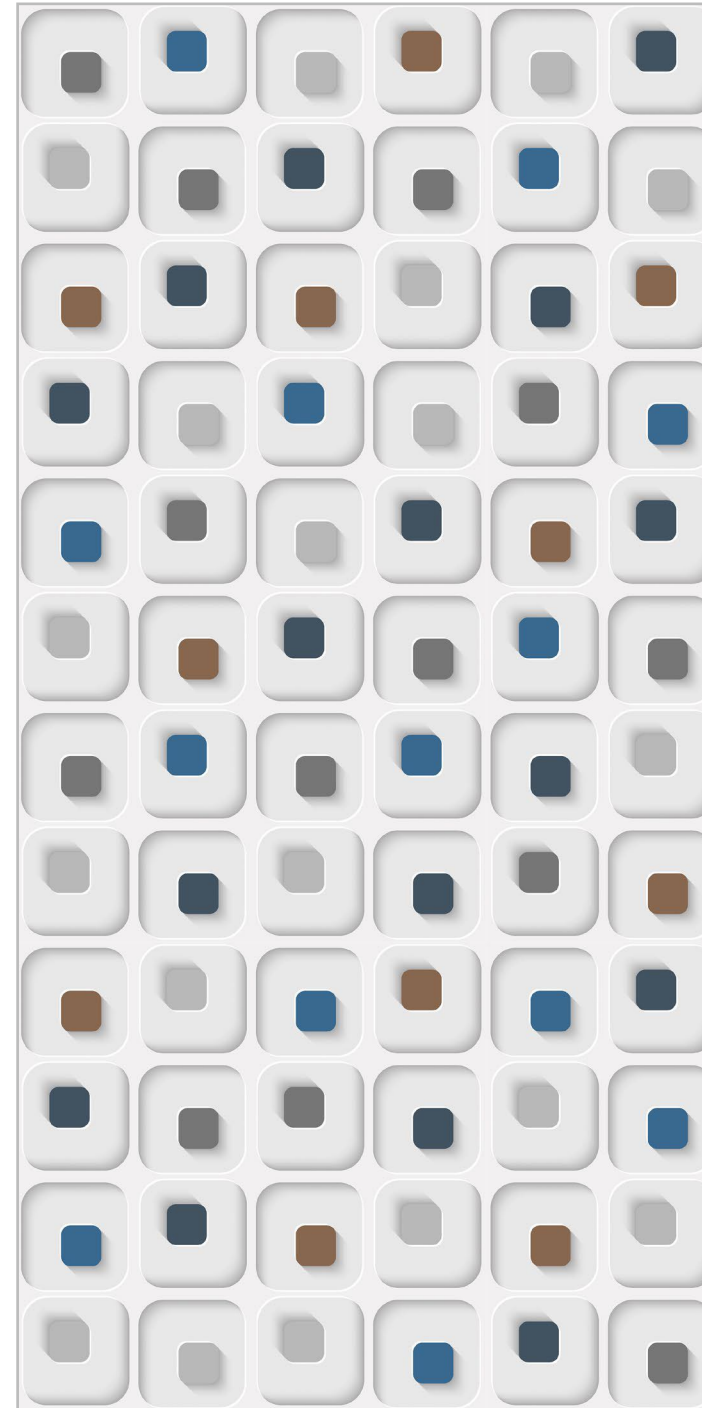

—

CUBIC MIX

—

600X
1200MM

—

Finish
Glossy Finish

—

immersive
COLLECTION

Supera[®]
Granito

DAISY SQUARE

—

600X
1200MM

—

Finish
Glossy Finish

—

 [Click To Index](#)