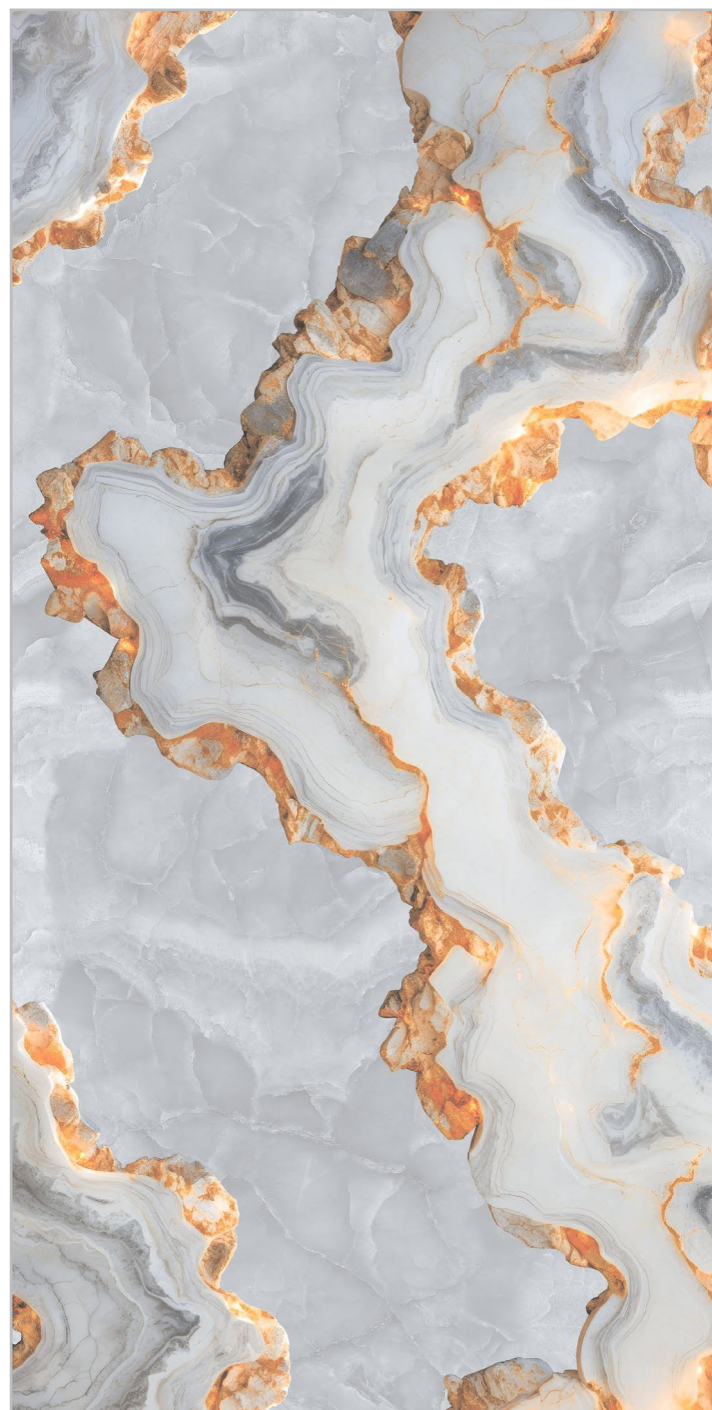

NOVIX GREY

—

600X
1200MM

—

Finish
Glossy Finish

—

04
Random

NOVIX PISTA

—

600X
1200MM

—

Finish
Glossy Finish

—

04
Random