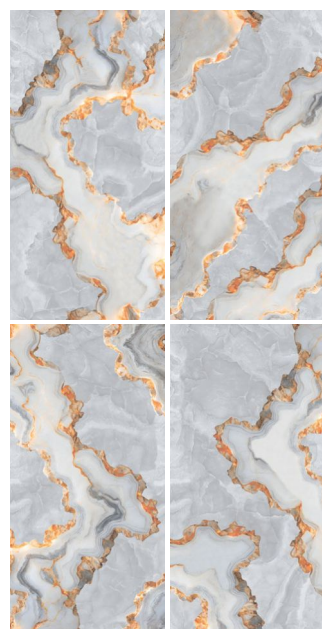

NOVIX GREY

—

600X
1200MM

—

Finish
Glossy Finish

—

04
Random