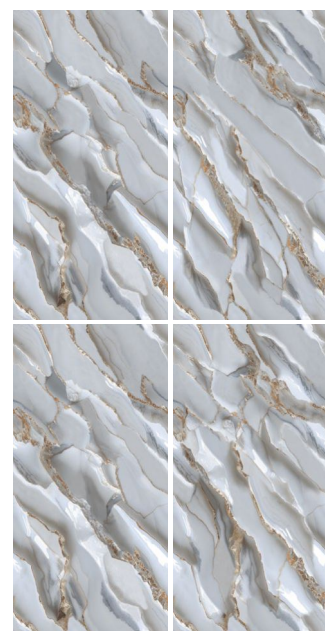

MIRON

—
600X
1200MM

—
Finish
Glossy Finish

03
Random