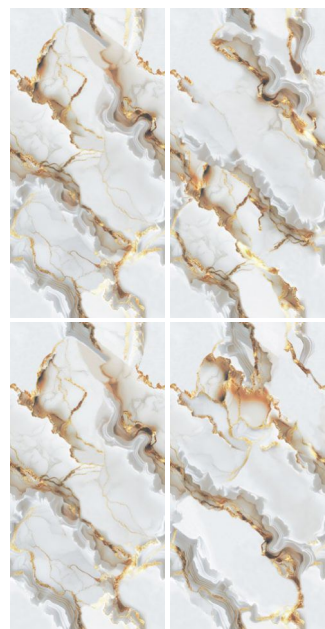

VELON

—
600X
1200MM

—
Finish
Glossy Finish

03
Random