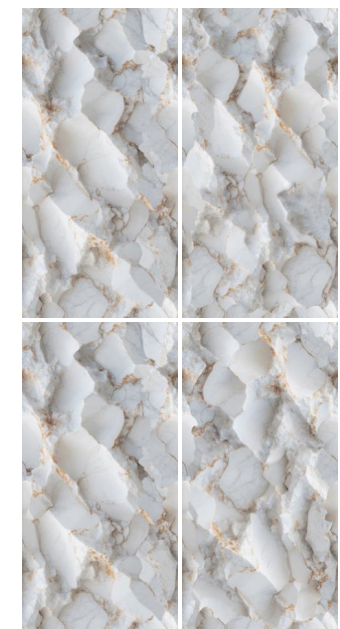

Supera[®]
Granito

PRODUCT INDEX

 **IT'S CLICKABLE CATALOGS**

														
BELOR	BESTO BLUE	BLUE WICKE	BLUE FINO	BUBBLE BLUE	CLUSTER ARENA	CORN BROWN	CORN GREEN	CUBIC MIX	DAISY SQUARE	DIAMOND	FLORA ROSA	FLORET BRONZE	GOBLIEN	GRIM TERA
														
HAYPE LILI	LEXTIRA	MAGNOLIA WHITE	MELBON	MIRON	MORDENO TEAL	NICOLA CUBES	NOVIX GREY	NOVIX PISTA	ORBIS	ORCHID GREEN	ORCHID TEAL	POLLY	DERBY	POPPY GOLD
														
PRIME GOLD	PRISMA FLORA	QULEX BLUE	QULEX GOLD	ZEBRICO	RISTOM	ROOTS AQUA	ROVAN	TECO FLORA	TRINGLE	VELON	VIBRATO	VORES	WHITE BLOOMS	WOOD STEP
														
WINK GOLD	WINK GREY	DOVER NATURAL	FLOWEY NATURAL	GOLDEN HEXA	MARWEL NATURAL	PELERMO GREEN	PRIME BLUE	PRIME GREEN	REMBO AQUA	SAFFRON BLACK	STRIKY WHITE	TULIP STAR	VIZIO BLUE	

immersive
COLLECTION

Supera[®]
Granito

BELOR

—

600X
1200MM

—

Finish
Glossy Finish

—