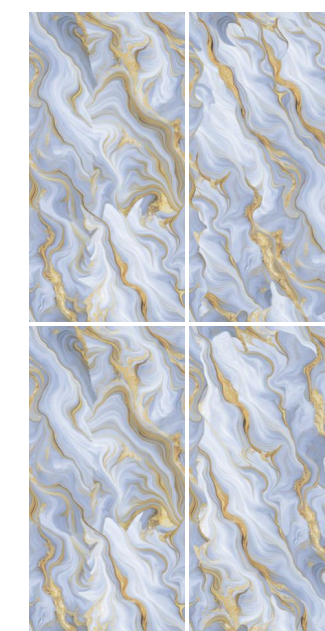

600X
1200MM

—

Finish
Glossy Finish

—

 [Click To Index](#)

PRIME GOLD

PRISMA FLORA

—

600X
1200MM

—

Finish
Glossy Finish

—

QULEX BLUE

—

600X
1200MM

—

Finish
Glossy Finish

—

03
Random

immersive
COLLECTION

Supera[®]
Granito

QULEX GOLD

—

600X
1200MM